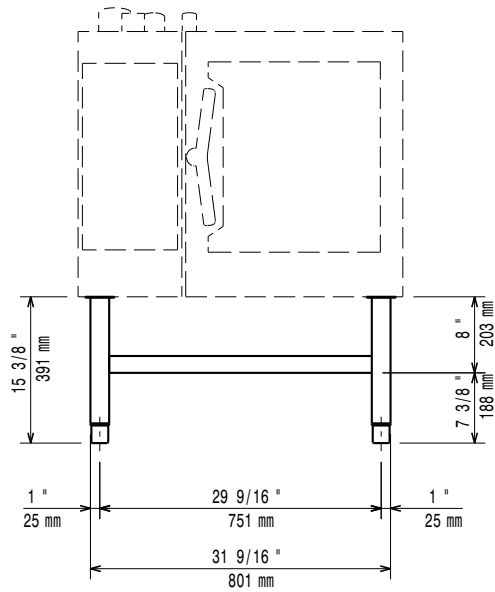

Main Features

- Ideal for raising 6 GN 1/1 oven when placed under dedicated hood (enables more comfortable operation, as it adds over 25 cm in height).

APPROVAL: _____

Front

Side

Top

Electrolux
PROFESSIONAL

Cooking accessories
Riser on feet for stacked 2x6GN
ovens or 6GN1/1 ovens

Key Information:

External dimensions,
Width:

922632 (RIFEST611) 829 mm

External dimensions,
Depth:

669 mm

External dimensions,
Height: