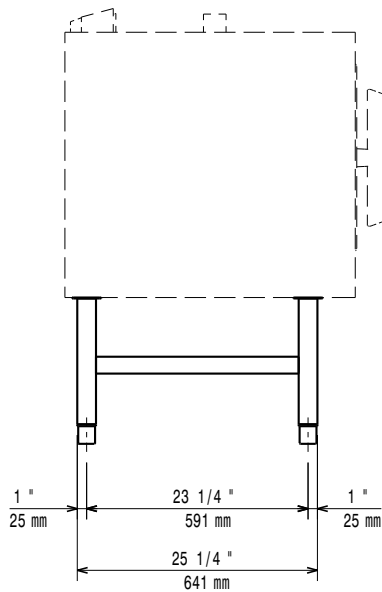

Main Features

- Ideal for raising 6 GN 1/1 oven when placed under dedicated hood (enables more comfortable operation, as it adds over 25 cm in height).

APPROVAL: _____

Front

Side

Top

Electrolux
PROFESSIONAL

Cooking accessories
Riser on feet for stacked 2x6GN
ovens or 6GN1/1 ovens

Key Information:

External dimensions,
Width:

922632 (RIFEST611) 829 mm

External dimensions,
Depth:

669 mm

External dimensions,
Height: